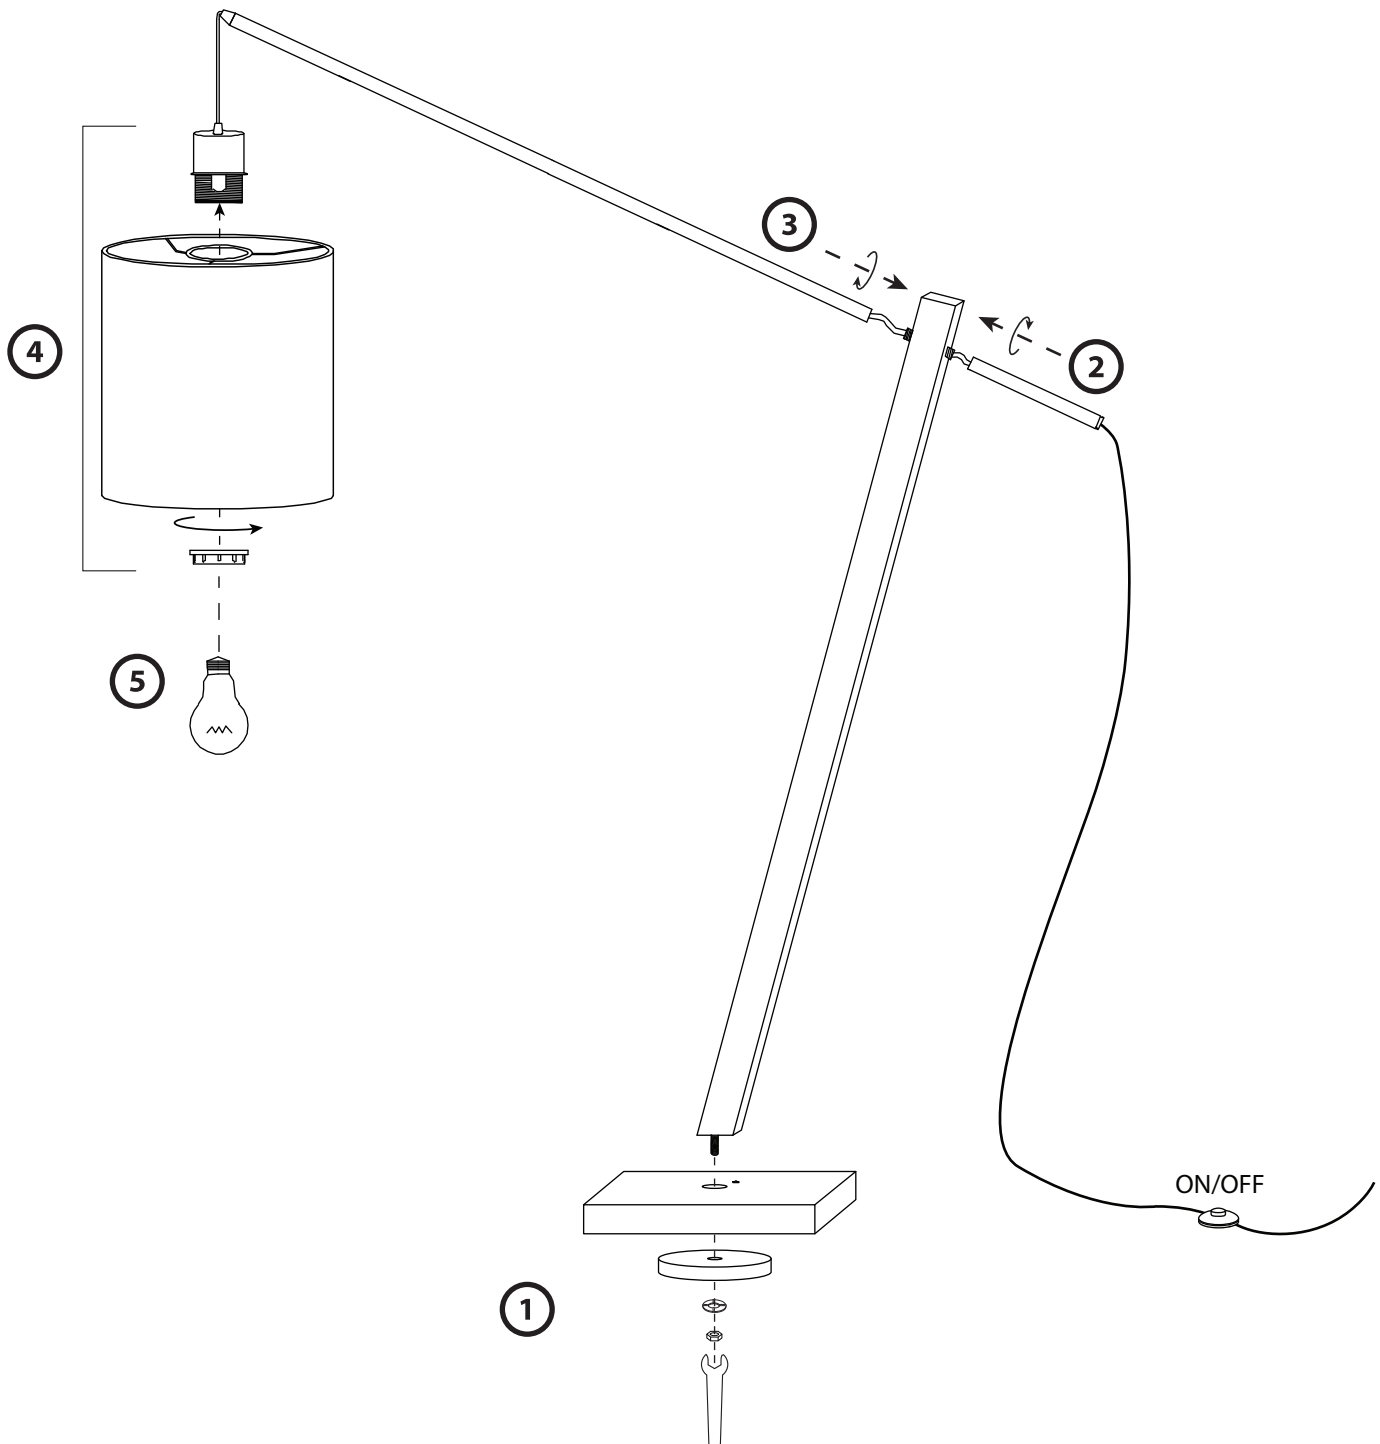

Part # LS-ARTUROFL XX

20-1030

**CAUTION**

For indoor use only. Keep out of reach of children and animals. Place on flat surface and away from flammable materials. Never operate this appliance if it has a damaged cord, plug or cable. Keep cord away from heated and/or damp areas. Use 60 WATT max. (or LED equivalent), Type A E26 Bulb only.

Do not over tighten.
Do not use power tools to assemble.